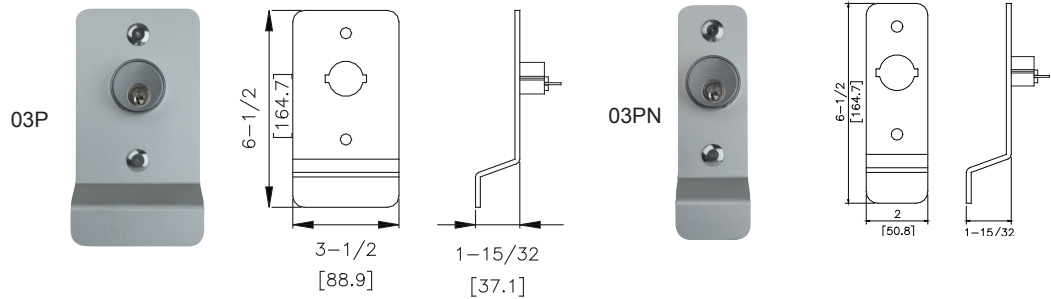

VALUE SERIES®

OUTSIDE TRIM DESIGNS

Assorted outside trims provide security for all types of installations. Built to be as durable as the panic devices, these heavy-duty trims will stand up to heavy use and abuse. The versatile design of the trims, combined with the device mounting plate, makes changing functions as simple as replacing the outside trim. This can easily be done without removing the exit device from the door. These trims can be used on V40 Series Rim and V50 Series Surface Vertical Rods. Detex uses the BHMA functions/descriptions for all trims.

A and AN TRIM

S Pull Standard

NOTE: Available in 689 or 693 finishes

Covers 161 Prep

BN Trim

S Lever Standard

BN and MN Trim Available in 689 or 693 finishes

161 Prep Cover Plate Standard

MN Trim

P and PN Trim

Available in
628 & 711 finishes

P Trim covers
161 Prep

WS Trim

Available in
605, 606, 611,
612, 613, 629
and 630 finishes

BHMA Function/Description

- 02 - Entrance by trim when actuating bar is locked down (dummy trim)
- 03 - Entrance by trim when latch bolt is released by key. Key removable only when locked.
- 08 - Entrance by knob or lever. Key locks or unlocks knob or lever.
- 09 - Entrance by knob or lever only when released by key. Key removable only when locked.
- 14 - Entrance by trim when latch bolt is released by knob or lever. Always active, no cylinder.