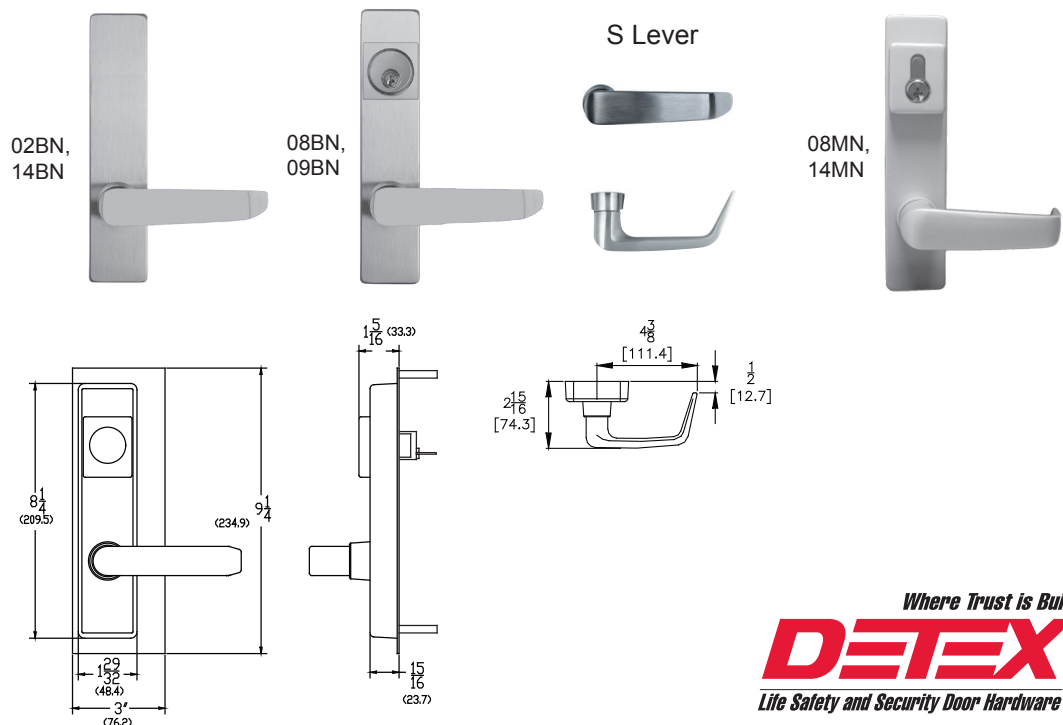

VALUE SERIES®

OUTSIDE TRIM DESIGNS

Assorted outside trims provide security for all types of installations. Built to be as durable as the panic devices, these heavy-duty trims will stand up to heavy use and abuse. The versatile design of the trims, combined with the device mounting plate, makes changing functions as simple as replacing the outside trim. This can easily be done without removing the exit device from the door. These trims can be used on V40 Series Rim and V50 Series Surface Vertical Rods. Detex uses the BHMA functions/descriptions for all trims.

A and AN TRIM

S Pull Standard

NOTE: Available in 689 or 693 finishes

Covers 161 Prep

BN Trim

S Lever Standard

BN and MN Trim Available in 689 or 693 finishes

161 Prep Cover Plate Standard

MN Trim

P and PN Trim

Available in
628 & 711 finishes

P Trim covers
161 Prep

WS Trim

Available in
605, 606, 611,
612, 613, 629
and 630 finishes

BHMA Function/Description

- 02 - Entrance by trim when actuating bar is locked down (dummy trim)
- 03 - Entrance by trim when latch bolt is released by key. Key removable only when locked.
- 08 - Entrance by knob or lever. Key locks or unlocks knob or lever.
- 09 - Entrance by knob or lever only when released by key. Key removable only when locked.
- 14 - Entrance by trim when latch bolt is released by knob or lever. Always active, no cylinder.

Technical Information

- A/AN Trims are Steel Stampings
- BN Trims are Zinc Castings
- P/PN Trims are Aluminum Stampings
- WS Trims are forged Brass
- Value Series trims configured for use with BP2 and BP8 (standard)
- When ordered with device, trims will match mounting plate specified