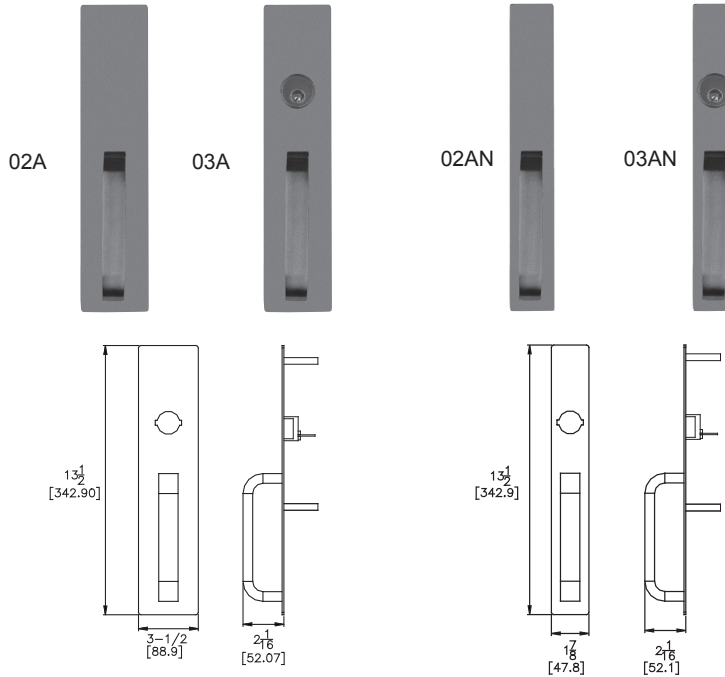

VALUE SERIES®

OUTSIDE TRIM DESIGNS

Assorted outside trims provide security for all types of installations. Built to be as durable as the panic devices, these heavy-duty trims will stand up to heavy use and abuse. The versatile design of the trims, combined with the device mounting plate, makes changing functions as simple as replacing the outside trim. This can easily be done without removing the exit device from the door. These trims can be used on V40 Series Rim and V50 Series Surface Vertical Rods. Detex uses the BHMA functions/descriptions for all trims.

A and AN TRIM

S Pull Standard

NOTE: Available in 689 or 693 finishes

Covers 161 Prep

BN Trim

S Lever Standard

BN and MN Trim Available in 689 or 693 finishes

161 Prep Cover Plate Standard

MN Trim

P and PN Trim

Available in
628 & 711 finishes

P Trim covers
161 Prep

WS Trim

Available in
605, 606, 611,
612, 613, 629
and 630 finishes

BHMA Function/Description

- 02 - Entrance by trim when actuating bar is locked down (dummy trim)
- 03 - Entrance by trim when latch bolt is released by key. Key removable only when locked.
- 08 - Entrance by knob or lever. Key locks or unlocks knob or lever.
- 09 - Entrance by knob or lever only when released by key. Key removable only when locked.
- 14 - Entrance by trim when latch bolt is released by knob or lever. Always active, no cylinder.

Technical Information

- A/AN Trims are Steel Stampings
- BN Trims are Zinc Castings
- P/PN Trims are Aluminum Stampings
- WS Trims are forged Brass
- Value Series trims configured for use with BP2 and BP8 (standard)
- When ordered with device, trims will match mounting plate specified