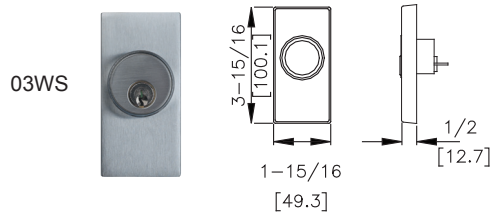

MN Trim

P and PN Trim

Available in
628 & 711 finishes

P Trim covers
161 Prep

WS Trim

Available in
605, 606, 611,
612, 613, 629
and 630 finishes

BHMA Function/Description

- 02 - Entrance by trim when actuating bar is locked down (dummy trim)
- 03 - Entrance by trim when latch bolt is released by key. Key removable only when locked.
- 08 - Entrance by knob or lever. Key locks or unlocks knob or lever.
- 09 - Entrance by knob or lever only when released by key. Key removable only when locked.
- 14 - Entrance by trim when latch bolt is released by knob or lever. Always active, no cylinder.