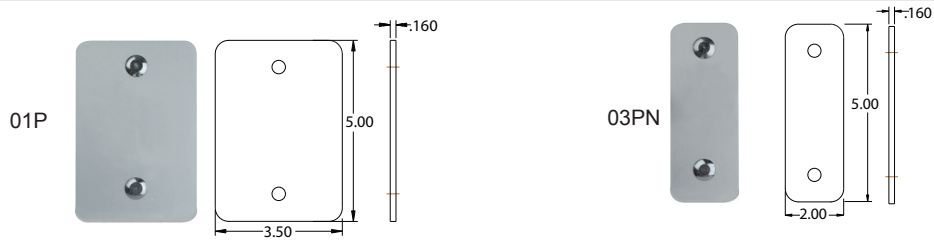

VALUE SERIES®

OUTSIDE TRIM DESIGNS

Assorted outside trims provide security for all types of installations. Built to be as durable as the panic devices, these heavy-duty trims will stand up to heavy use and abuse. The versatile design of the trims, combined with the device mounting plate, makes changing functions as simple as replacing the outside trim. This can easily be done without removing the exit device from the door. These trims can be used on V40 Series Rim and V50 Series Surface Vertical Rods. Detex uses the BHMA functions/descriptions for all trims.

A and AN TRIM

S Pull Standard

NOTE: Available in 689 or 693 finishes

Covers 161 Prep

BN Trim

S Lever Standard

BN and MN Trim Available in 689 or 693 finishes

161 Prep Cover Plate Standard

MN Trim

P and PN Trim

Available in
628 & 711 finishes

P Trim covers
161 Prep

WS Trim

Available in
605, 606, 611,
612, 613, 629
and 630 finishes

BHMA Function/Description

- 02 - Entrance by trim when actuating bar is locked down (dummy trim)
- 03 - Entrance by trim when latch bolt is released by key. Key removable only when locked.
- 08 - Entrance by knob or lever. Key locks or unlocks knob or lever.
- 09 - Entrance by knob or lever only when released by key. Key removable only when locked.
- 14 - Entrance by trim when latch bolt is released by knob or lever. Always active, no cylinder.