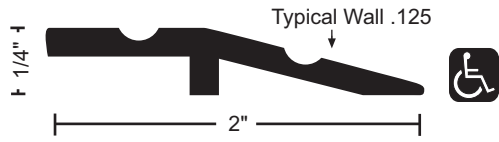

## Half Saddle Thresholds

All Products this page

**215** .29 lbs./ft.  
**215DKB** .29 lbs./ft.

**315** .44 lbs./ft.  
**315DKB** .44 lbs./ft.

**415** .51 lbs./ft.  
**415DKB** .51 lbs./ft.

**350** .83 lbs./ft.  
**350DKB** .83 lbs./ft.

**325** 1.32 lbs./ft.  
**325DKB** 1.32 lbs./ft.

**457** .79 lbs./ft.  
**457DKB** .79 lbs./ft.

**458** 1.11 lbs./ft.  
**458DKB** 1.11 lbs./ft.

## Transition Strip

**8132** .28 lbs./ft.  
**8132DKB** .28 lbs./ft.

- Heavy Duty - for transition at edge of 1/8" vinyl tile
- Protects edge of tile
- Reduces tripping hazard
- Available in 96" length only
- Specify required fasteners