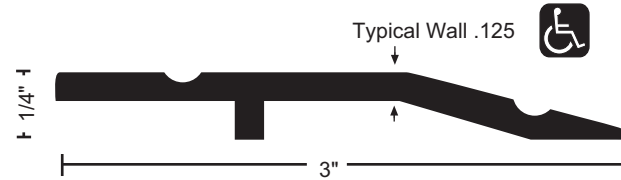

## Half Saddle Thresholds

All Products this page

**215** .29 lbs./ft.  
**215DKB** .29 lbs./ft.

**315** .44 lbs./ft.  
**315DKB** .44 lbs./ft.

**415** .51 lbs./ft.  
**415DKB** .51 lbs./ft.

**350** .83 lbs./ft.  
**350DKB** .83 lbs./ft.

**325** 1.32 lbs./ft.  
**325DKB** 1.32 lbs./ft.

**457** .79 lbs./ft.  
**457DKB** .79 lbs./ft.

**458** 1.11 lbs./ft.  
**458DKB** 1.11 lbs./ft.

## Transition Strip

**8132** .28 lbs./ft.  
**8132DKB** .28 lbs./ft.

- Heavy Duty - for transition at edge of 1/8" vinyl tile
- Protects edge of tile
- Reduces tripping hazard
- Available in 96" length only
- Specify required fasteners