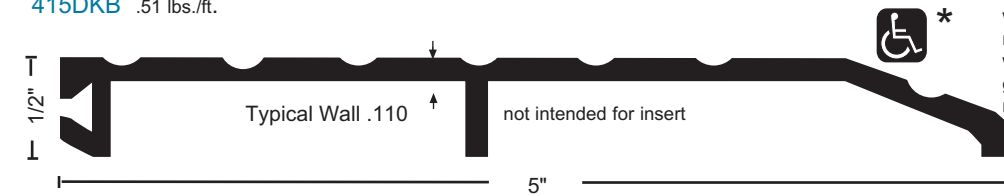

## Half Saddle Thresholds

All Products this page

**215** .29 lbs./ft.  
**215DKB** .29 lbs./ft.

**315** .44 lbs./ft.  
**315DKB** .44 lbs./ft.

**415** .51 lbs./ft.  
**415DKB** .51 lbs./ft.

**350** .83 lbs./ft.  
**350DKB** .83 lbs./ft.

**325** 1.32 lbs./ft.  
**325DKB** 1.32 lbs./ft.

**457** .79 lbs./ft.  
**457DKB** .79 lbs./ft.

**458** 1.11 lbs./ft.  
**458DKB** 1.11 lbs./ft.

## Transition Strip

**8132** .28 lbs./ft.  
**8132DKB** .28 lbs./ft.

- Heavy Duty - for transition at edge of 1/8" vinyl tile
- Protects edge of tile
- Reduces tripping hazard
- Available in 96" length only
- Specify required fasteners