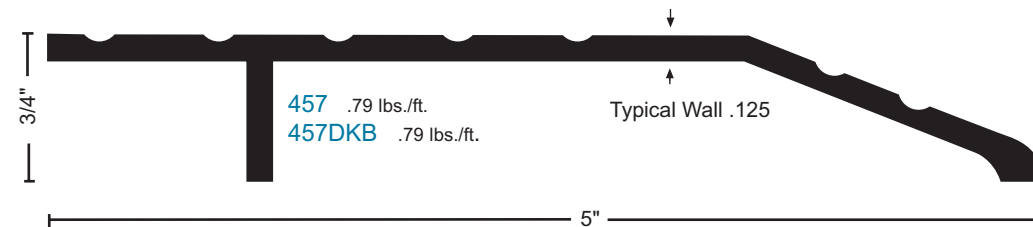

## Half Saddle Thresholds

All Products this page

**215** .29 lbs./ft.  
**215DKB** .29 lbs./ft.

**315** .44 lbs./ft.  
**315DKB** .44 lbs./ft.

**415** .51 lbs./ft.  
**415DKB** .51 lbs./ft.

**350** .83 lbs./ft.  
**350DKB** .83 lbs./ft.

**325** 1.32 lbs./ft.  
**325DKB** 1.32 lbs./ft.

**457** .79 lbs./ft.  
**457DKB** .79 lbs./ft.

**458** 1.11 lbs./ft.  
**458DKB** 1.11 lbs./ft.

## Transition Strip

**8132** .28 lbs./ft.  
**8132DKB** .28 lbs./ft.

- Heavy Duty - for transition at edge of 1/8" vinyl tile
- Protects edge of tile
- Reduces tripping hazard
- Available in 96" length only
- Specify required fasteners