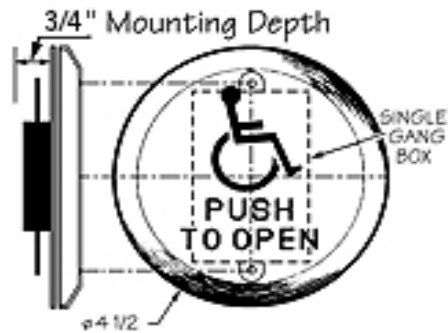

Installation Instructions for TA-8111-HC-PTO

FEATURES:

- TA-8100 Series are 4 1/2" Round Door Operator Switches
- Dependable & Responsive
- Easy to Install
- Single Pole Double Throw (S.P.D.T.) momentary switch requires 3/4" (19mm) mounting depth
- Quality Snap-Action devices require minimal actuation force, within A.D.A. requirements
- Compatible with single gang boxes
- Can be ordered for Pneumatic operation (PN)

OPTIONS:

- Special Finishes
- Custom Engraving upon Request
- 2 Pole, Double Throw (D.P.D.T.) Required 1 3/4" Mounting Depth
- Weather Resistant Capability
- Wireless Remote Operation
- Pneumatic Capabilities (PN)