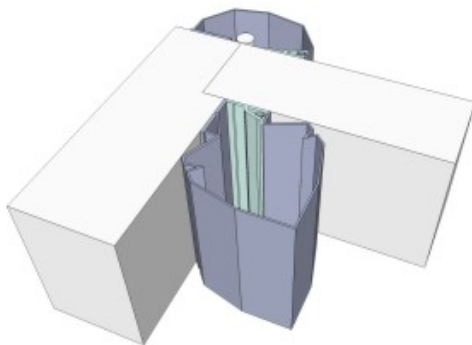

Finger Alert 170-180° Professional

The Finger Alert 170-180° Professional has been specially designed for use in schools and public buildings. These professional door finger guards eliminate the risk of inattentive children having their fingers crushed between the hinge side of the door and jamb.

Finger Alert Professional meets the highest quality and safety standards in the world. They are able to absorb heavy impacts, and will provide years of professional finger protection. The Arte Viva Door Finger Guards are ideal for protecting the fingers of children, who can be inattentive and are at increased risk of finger injuries due to pinching or crushing between hinge side doors and jambs. The Finger Alert products are ideal for use in schools, daycare centers, sport clubs, hospitals, and homes.

Features:

- Tested to 1,000,000 open/close cycles
- Available in White, Dark Grey
- Suitable for Swing Doors
- Simple to Install with included Tape and Pre-Drilled Holes
- Typical Installation Time, 5-8 Minutes per 71" strip

Set Includes: 1 x Push Side and 1 x Pull Side

**arte
viva.** child safety
kindergartens and schools