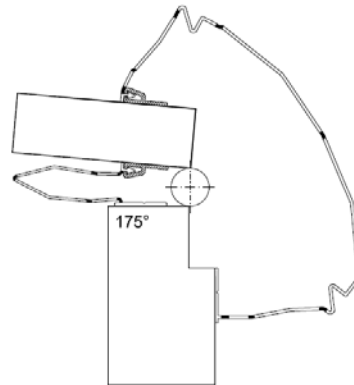

Finger Alert 170-180° Professional

The Finger Alert 170-180° Professional has been specially designed for use in schools and public buildings. These professional door finger guards eliminate the risk of inattentive children having their fingers crushed between the hinge side of the door and jamb.

Features:

- Tested to 1,000,000 open/close cycles
- Available in White, Dark Grey
- Suitable for Swing Doors
- Simple to Install with included Tape and Pre-Drilled Holes
- Typical Installation Time, 5-8 Minutes per 71" strip

Set Includes: 1 x Push Side and 1 x Pull Side

**arte
viva.** child safety
kindergartens and schools

Closed Door

Open Door

Ordering Options:

- AV-FG-71-WT, 71" High Finger Alert, White
- AV-FG-71-GY, 71" High Finger Alert, Grey
- AV-FG-77-WT, 77" High Finger Alert, White
- AV-FG-77-GY, 77" High Finger Alert, Grey
- AV-FG-90-WT, 90" High Finger Alert, White
- AV-FG-90-GY, 90" High Finger Alert, Grey