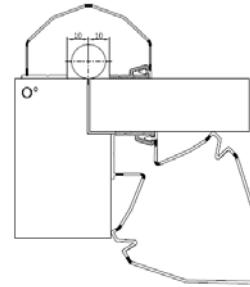

Closed Door