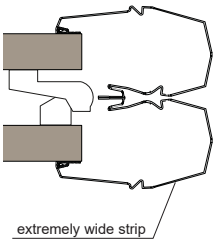

transparent
matches every door

Length	Transparent
120 cm/47"	x
150 cm/59"	x
180 cm/71"	x

Finger Alert Professional and Finger Alert Extreme door finger guard for doors with a large opening angle

- SKG®-certified to EN 16654 and fire retardant (UL94 USA / M2 France)
- Complies with world's highest finger door guard norm NEN 8654
- In a set of profiles for push and pull side of the door
- Tested in 1,000,000 open/close cycles
- Easily detachable for maintenance
- Suitable for swing doors and doors with extreme opening angle
- Very easy to fit with screws or tesa®-tape (preapplied)
- Possible to order wide or narrow version separately

Set Wide Strip / Narrow Strip

quick and simple installation

Suitable for	rabbeted doors square edge doors glass & steel doors
push side	wide strip with click strip
pull side	narrow strip with click strip

Set Wide Strip / Wide Strip

Suitable for	swing doors
push side	wide strip with click strip
pull side	wide strip with click strip

Finger Alert Extreme (+180°)

Extreme Wide Strip

Suitable for	doors with extreme opening angle (+180°)
push side	extreme wide strip with click strip