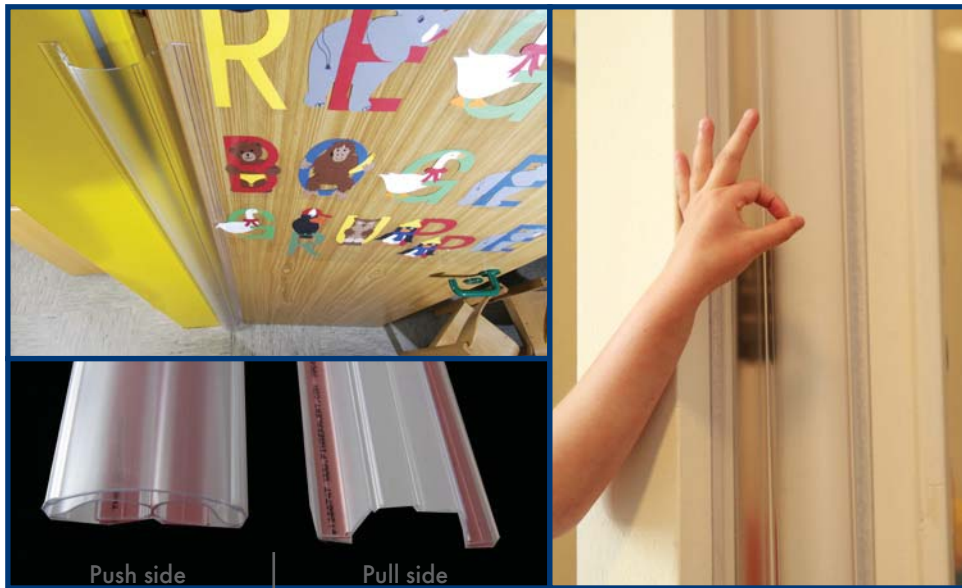

**arte
viva.** child safety
kindergartens and schools

Creating a safer world for
our children

arteviva.com

Door finger guards are mandatory in the Netherlands since 2008

Hospital visits due to fingers trapped in doors dropped by -40%

Finger Alert 110°

transparent door finger guard for doors opening up to 110°

- Set of profiles for the push and pull side of the door
- Tested in 250,000 open/close cycles
- SKG®-certified to EN 16654
- Maximum door thickness 5 cm/2"
- Easy to affix with permanent tesa®-tape (preapplied)
- Possible to order wide or narrow version separately

transparent
matches every door

Length	Transparent
120 cm/47"	x
150 cm/59"	x
180 cm/71"	x

Finger Alert Professional and Finger Alert Extreme door finger guard for doors with a large opening angle

- SKG®-certified to EN 16654 and fire retardant (UL94 USA / M2 France)
- Complies with world's highest finger door guard norm NEN 8654
- In a set of profiles for push and pull side of the door
- Tested in 1,000,000 open/close cycles
- Easily detachable for maintenance
- Suitable for swing doors and doors with extreme opening angle
- Very easy to fit with screws or tesa®-tape (preapplied)
- Possible to order wide or narrow version separately

Child Safe Floor/Wall Mat

safe wall/floor mat with excellent shock absorption

- Soft and smooth PU skin fabric with layered foam for excellent shock absorption
- Reduces floor noise
- Easy to clean
- Indoor use only
- Velcro at the side for easy installation
- For installing on walls, use MS-polymer or Neoprene glue