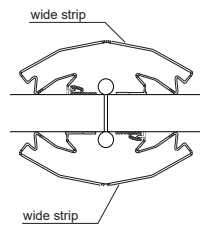

Set Wide Strip / Wide Strip

Suitable for	swing doors
push side	wide strip with click strip
pull side	wide strip with click strip