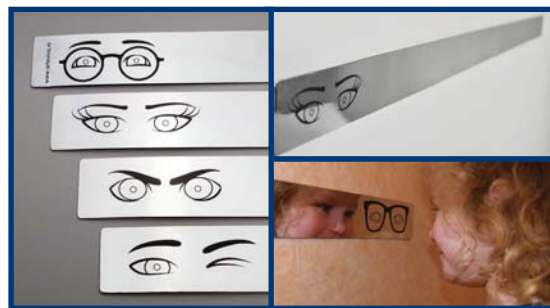

Eyeline Mirror

safe mirror strip for children to play and discover

- Easy to apply mirror strip with preapplied tape
- Childproof, impact resistant material with rounded corners
- With funny eye prints for children to play with
- Set of 4 mirror strips

Dimensions

100 x 5 cm
39.4 x 2"