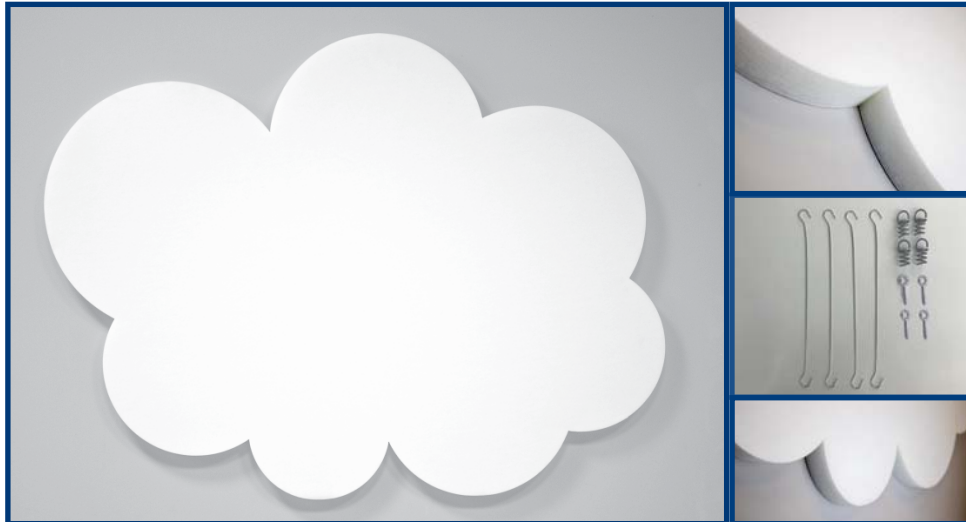

Acoustic Cloud

acoustic cloud for ceiling or wall

new

- For sound comfort
- Sound absorption value 0.75
- B1 EN13501-1 and Ökotex 100 certified
- Can be mounted on the ceiling (supplied with mounting accessories) or on the wall with glue (MS Polymer - not included)
- Made from 60% recycled polyester and 40% new polyester
- Recyclable, gentle on the skin and compatible with allergies

Dimensions	White RAL 9016
114 x 72 x 4cm 45x 28,5 x 1,5"	x