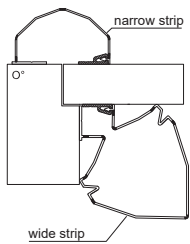

Finger Alert Professional (170°-180°)

Set Wide Strip / Narrow Strip

quick and simple installation

Suitable for	rabbeted doors square edge doors glass & steel doors
push side	wide strip with click strip
pull side	narrow strip with click strip