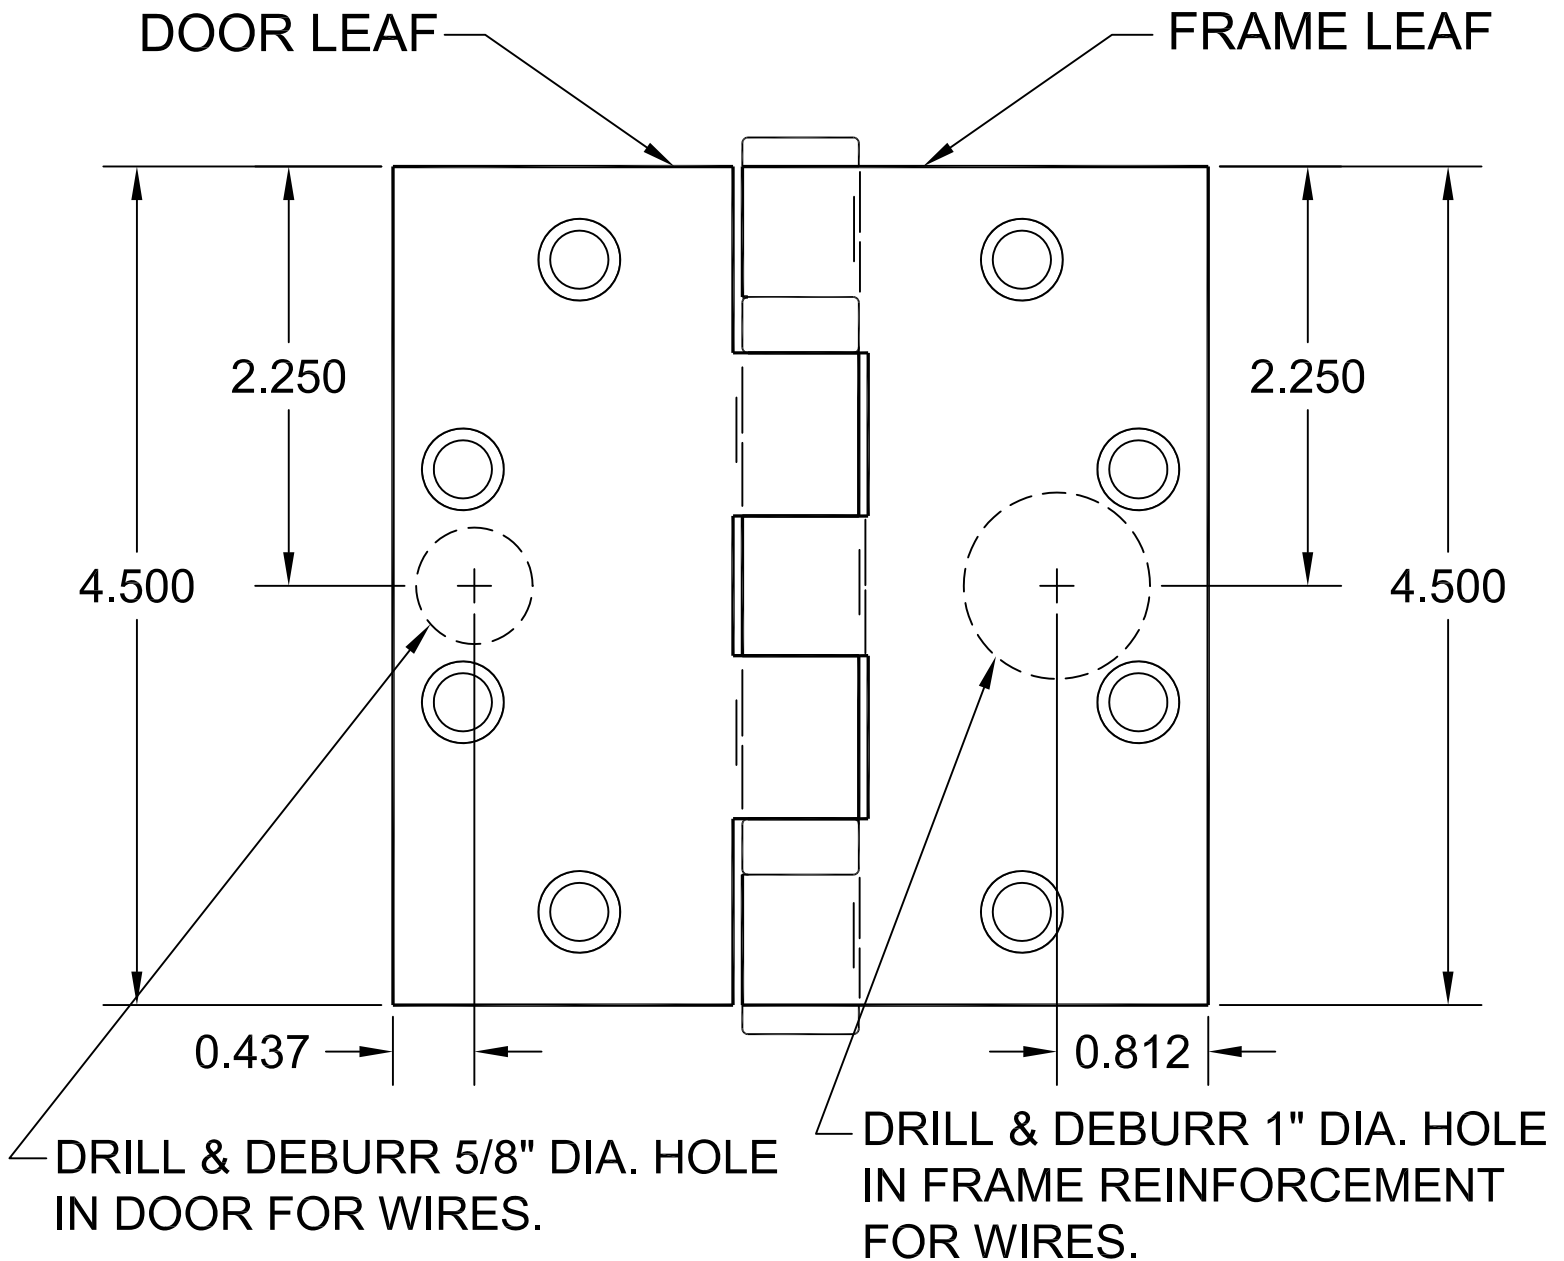

# 1102-01 HINGE TEMPLATE

MODEL 1102, 1104, 1106 & 1108 CONCEALED  
ELECTRIC THROUGH WIRE HINGE

FOR USE WITH BOMMER, DON JO AND HAGER  
4.5" FULL MORTISE 5 KNUCKLE BALL BEARING  
HINGES STANDARD AND HEAVY WEIGHT

HINGES ARE NON-LOAD BEARING  
AND MUST BE MOUNTED  
IN THE CENTER POSITION ONLY.